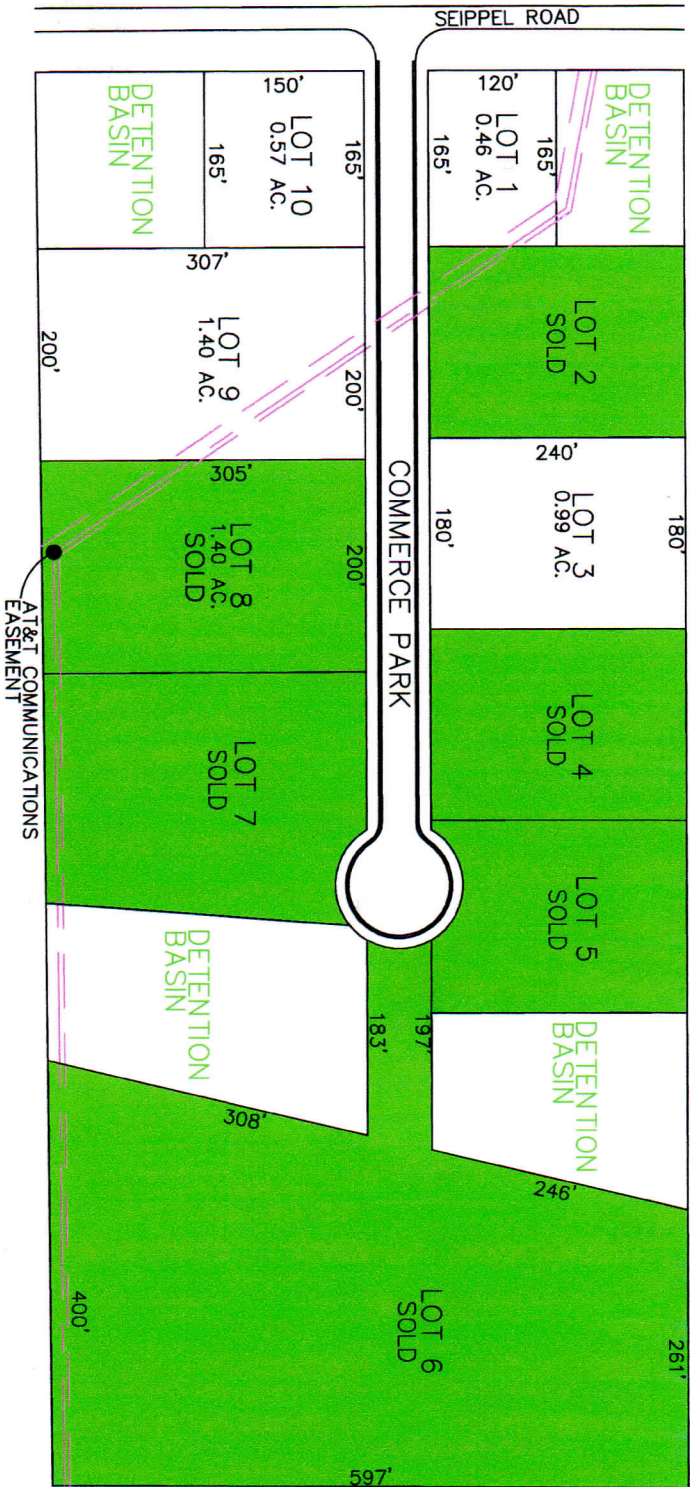

COMMERCERCE PARK

CALLAHAN CONSTRUCTION, INC.
PHONE: 588-4273 OR 213-1015

DUBUQUE CITY LOTS

CS ZONING

Verify dimensions with final plat

CITY OF DUBUQUE WATER
CITY OF DUBUQUE SEWER
CITY OF DUBUQUE STREETS